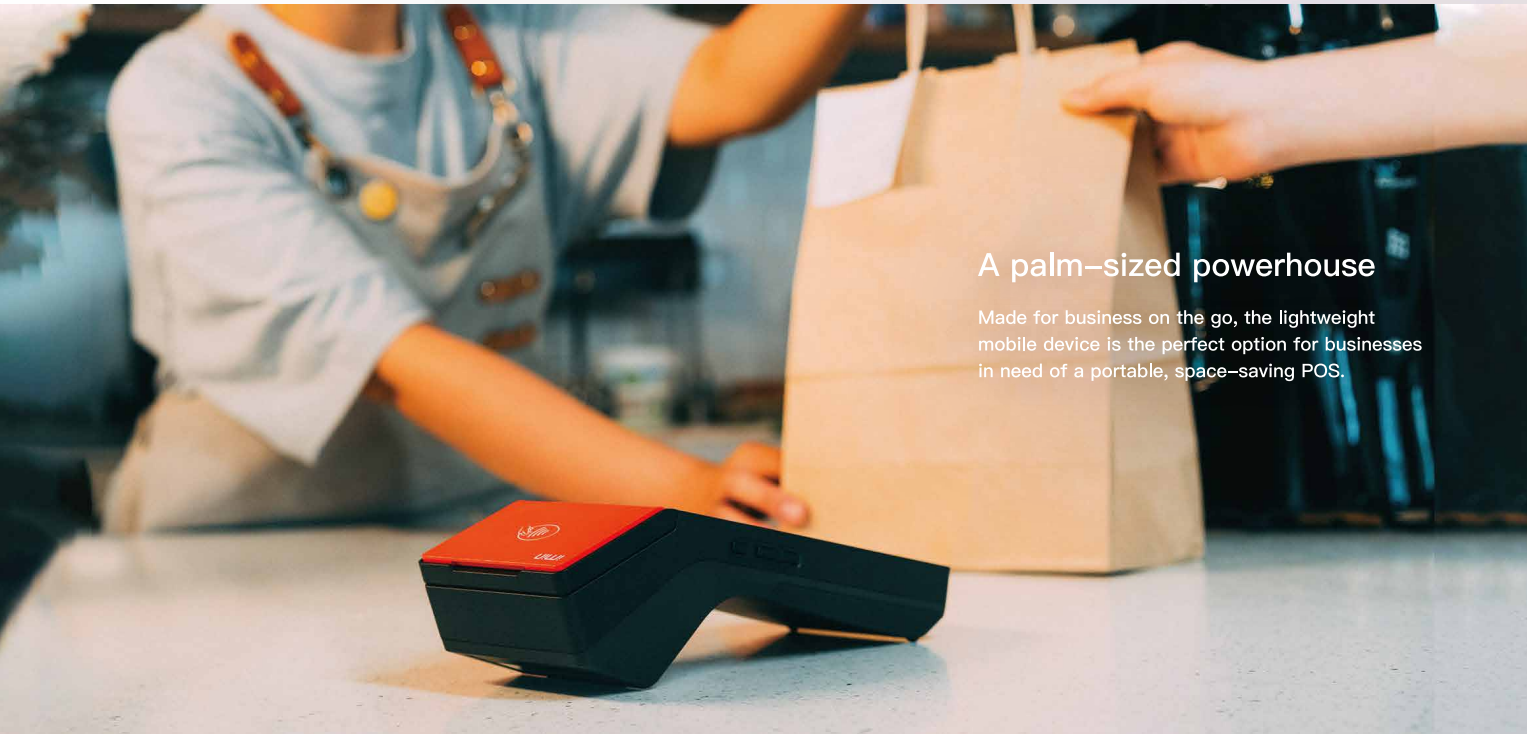

iMin M2 Series

Mobile POS

The iMin M2 series comes with more functions to power your business. Use it independently to manage your reservations, table bookings, print orders, QR scanning and more.

A palm-sized powerhouse

Made for business on the go, the lightweight mobile device is the perfect option for businesses in need of a portable, space-saving POS.

Secure your next sale with iMin M2 series.

Streamlined for maximum efficiency and high functionality in one compact device.

Display

Multi-point capacitive touch panel which works effectively even on the smaller screen size

Chargeable

Compatible with charging base

Printer

Built-in 58mm Japan Seiko High Speed Printer works quickly and precisely