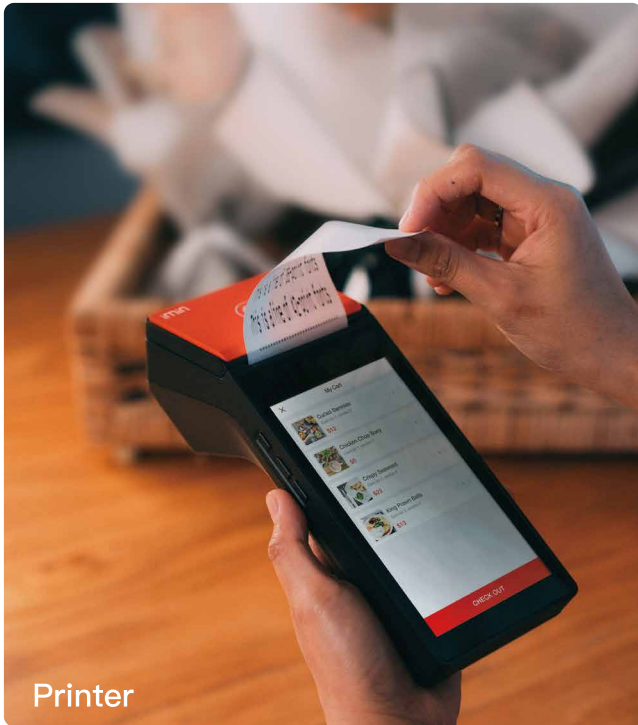

iMin M2 Series

Mobile POS

The iMin M2 series comes with more functions to power your business. Use it independently to manage your reservations, table bookings, print orders, QR scanning and more.

A palm-sized powerhouse

Made for business on the go, the lightweight mobile device is the perfect option for businesses in need of a portable, space-saving POS.

Secure your next sale with iMin M2 series.

Streamlined for maximum efficiency and high functionality in one compact device.

Display

Multi-point capacitive touch panel which works effectively even on the smaller screen size

Chargeable

Compatible with charging base

Printer

Built-in 58mm Japan Seiko High Speed Printer works quickly and precisely